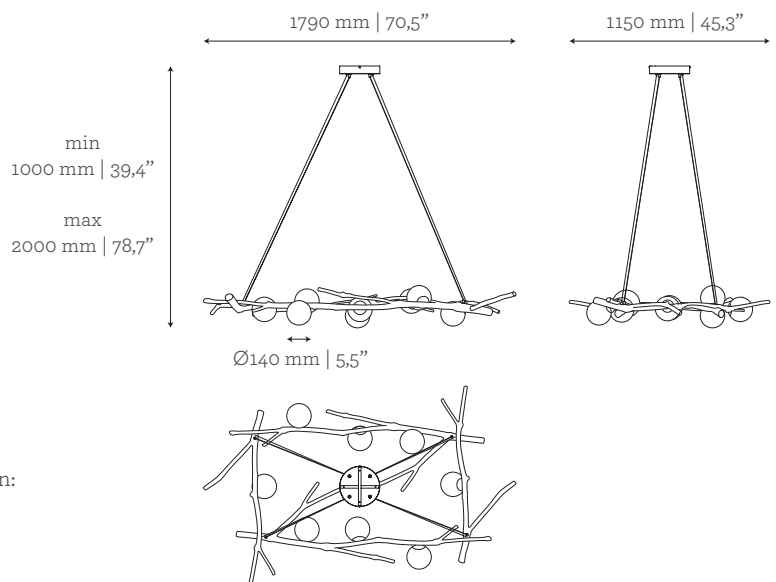

AS PICTURED

MATERIALS & FINISHES

Structure: Cast Brass in Antique Brass.
Metal Details: Brass in Antique Brass.
Glass Globe: Hand-blown White.

BULBS & VOLTAGE

8 x G9 LED, 2,5W 2300K 240lm | 230V
EU & UK - Bulb and socket included;
USA - Wiring, bulb and socket not included;
Non-EU requirements - Please send an email to info@gingerandjagger.com

LIGHT CONTROL OPTIONS

DALI controller system available (upcharge over retail price), upon request.

CUSTOM/BESPOKE

This product is suitable for custom size. Range between:
 W: 1500 mm | 59,1" - 2000 mm | 78,7"
 D: 1000 mm | 39,4" - 1350 mm | 53,2"
 H: Adjustable ceiling fixation length

ENVIRONMENT

This product is made for living areas in interior spaces only. This product is not specified for bathrooms, spa's or humid environments. Not suitable for exteriors.

DIMENSIONS

W: 1790 mm | 70,5"
 D: 1150 mm | 45,3"
 H: Adjustable ceiling fixation length

VOLUME

3,09 m³ | 109,1 ft³

Packed (in wooden case)

1,31 m³ | 46,3 ft³

WEIGHT

40 kg | 88,2 lbs

165 kg | 363,8 lbs

GINGER & JAGGER