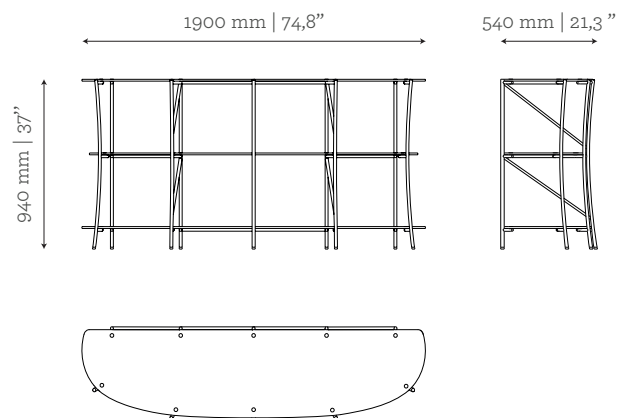

AS PICTURED

MATERIALS & FINISHES

Structure: Cast brass with Antique Brass finishing.

Shelves: Glass in Smokey finishing.

DIMENSIONS

W: 1900 mm | 74,8"

D: 540 mm | 21,3"

H: 940 mm | 37"

CUSTOM/BESPOKE

This product is suitable for custom size.

Range between:

W: 140 cm | 55,1" - 225 cm | 88,6"

D: 35 cm | 13,8" - 60 cm | 23,6"

H: 75 cm | 29,5" - 135 cm | 53,1"

ENVIRONMENT

This product is made for living areas in interior spaces only. This product is not specified for bathrooms, spa's or humid environments. Not suitable for exteriors.

VOLUME

0,96 m³ | 33,9 ft³

WEIGHT

103 kg | 227 lbs

Packed (in wooden case)

1,61 m³ | 56,86 ft³

257 kg | 566,6 lbs

PRODUCT OPTIONS