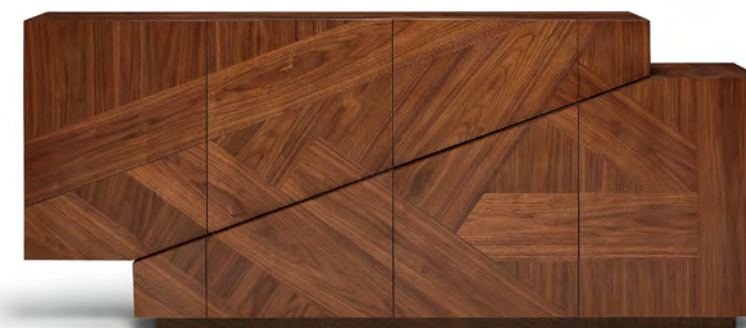

GOOD  
DESIGN

*Gravity* | Console

Winner of the GOOD DESIGN® AWARD Furniture Category, 2022

GOOD  
DESIGN

*Meridiano* | Sideboard

Winner of the GOOD DESIGN® AWARD Furniture Category, 2019

Casegoods

**Walnut** | Sideboard  
W: 220 cm | 86,6"  
D: 56 cm | 22"  
H: 79 cm | 31,1"

**Bosque** | Sideboard  
W: 220 cm | 86,6"  
D: 62 cm | 24,4"  
H: 80 cm | 31,5"

**Magnolia** | Sideboard  
W: 200 cm | 78,7"  
D: 60 cm | 23,6"  
H: 91 cm | 35,8"

**Fractal** | Sideboard  
W: 200 cm | 78,7"  
D: 53 cm | 20,8"  
H: 81 cm | 31,9"