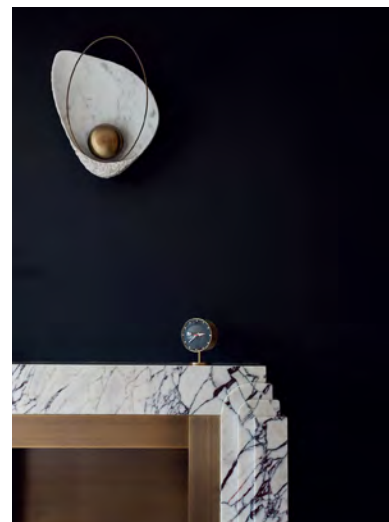

Pearl Wall Lamp
Penthouse