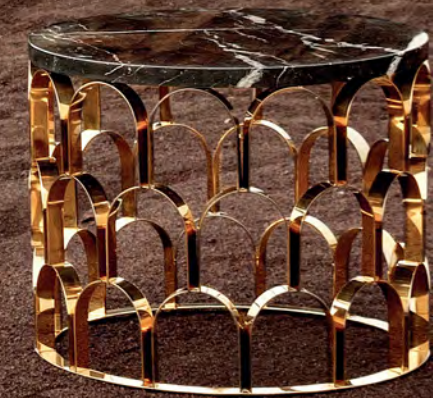

*NATURE
INSPIRED:
METAL*