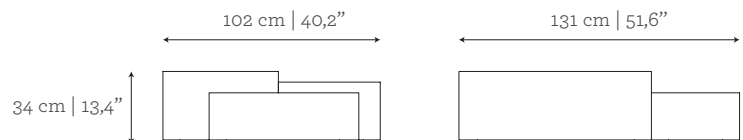

Body: Romano Travertine stone in natural finishing

Metal Detail: Brushed Brass

DIMENSIONS

W: 102 cm | 40,2"

D: 131 cm | 51,6"

H: 34 cm | 13,4"

CUSTOM/BESPOKE

This product is suitable for custom size. Range between:

H: 34 cm | 13,4" - 50 cm | 19,7"

ENVIRONMENT

This product is made for living areas in interior spaces only. This product is not specified for bathrooms, spa's or humid environments. Not suitable for exteriors.

VOLUME

0,45 m³ | 15,89 ft³

WEIGHT

108 kg | 238,1 lbs

Packed (in wooden case)

0,93 m³ | 32,83 ft³

208 kg | 458,6 lbs

Strata 35
 Strata 30
 Strata 25