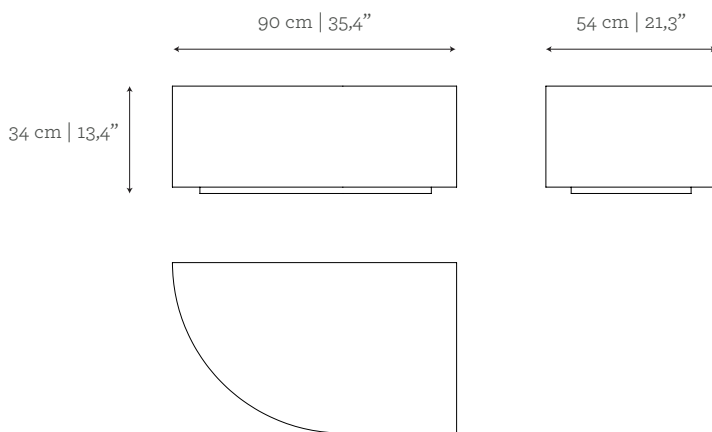

Metal Detail:

STRATA 35