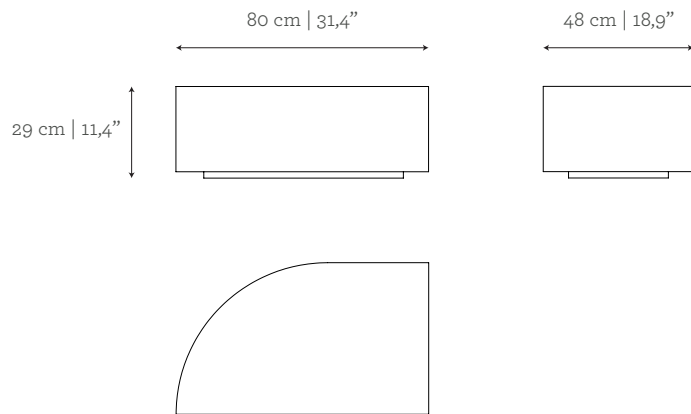

PRODUCT OPTIONS

Strata | Coffee Table

STRATA 30