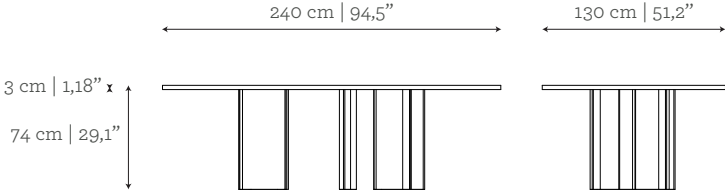

DIMENSIONS

- W: 240 cm | 94,5"
- D: 130 cm | 51,2"
- H: 74 cm | 29,1"

CUSTOM/BESPOKE

This product is not suitable for customization.

ENVIRONMENT

This product is made for living areas in interior spaces only. This product is not specified for bathrooms, spa's or humid environments. Not suitable for exteriors.

AS PICTURED

MATERIALS & FINISHES

Body: Lacquered in Ultramarine in gloss finishing

DIMENSIONS

W: 240 cm | 94,5"
D: 130 cm | 51,2"
H: 74 cm | 29,1"

CUSTOM/BESPOKE

This product is not suitable for customization.