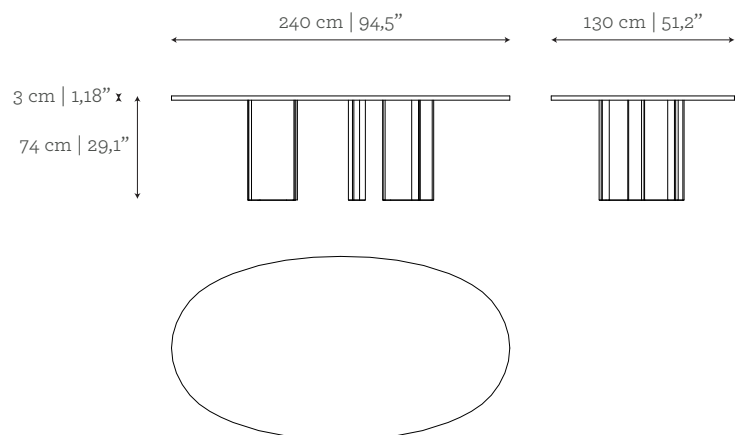

VOLUME

2,3 m³ | 81,22 ft³

WEIGHT

120 kg | 265,6 lbs

Packed (in 2 wooden cases)

4,3 m³ | 152,9 ft³

350 kg | 771,6 lbs