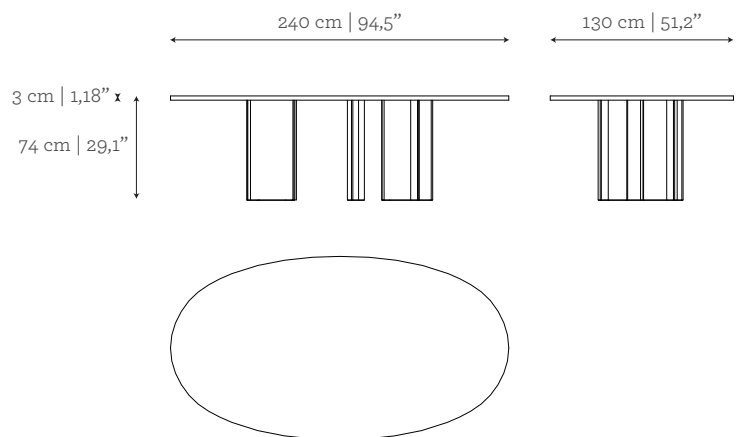

VOLUME

2,3 m³ | 81,22 ft³

WEIGHT

500 kg | 1102,3 lbs

Packed (in 2 wooden cases)

4,3 m³ | 152,9 ft³

650 kg | 1433 lbs