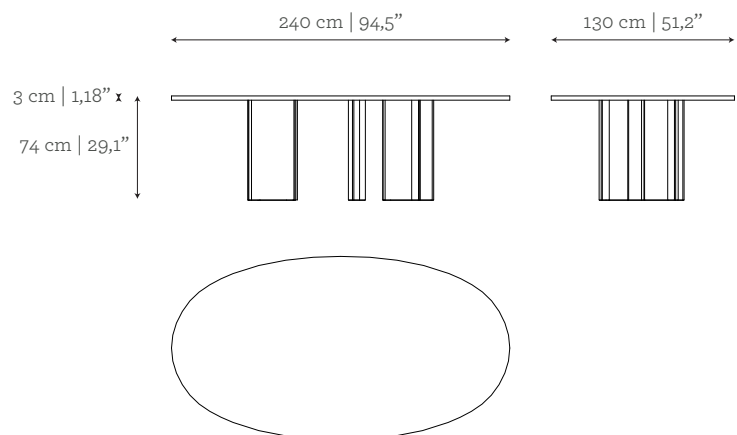

VOLUME

2,3 m³ | 81,22 ft³

WEIGHT

120 kg | 265,6 lbs

Packed (in 2 wooden cases)

4,3 m³ | 152,9 ft³

350 kg | 771,6 lbs