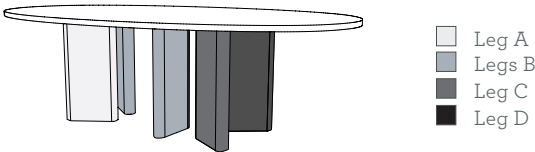

Packed (in 2 wooden cases)

4,3 m³ | 152,9 ft³

500 kg | 1102,3 lbs