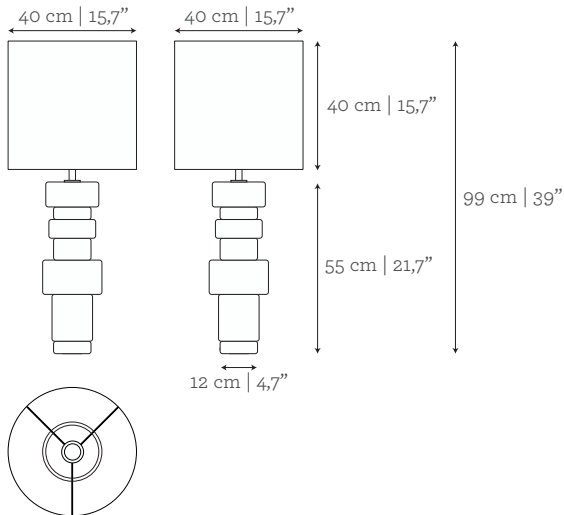

PRODUCT OPTIONS

Saturn | Medium Table Lamp

LAMPSHADE

Large round lampshade: