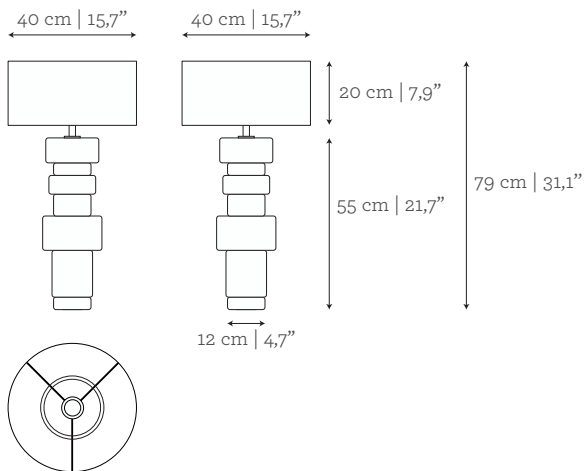

#### DIMENSIONS

Ø: 40 cm | 15,7"

H: 89 cm | 35"

### LAMPSHADE

Large round lampshade:

Conic lampshade:

Medium round lampshade:

### LIGHT DIRECTION