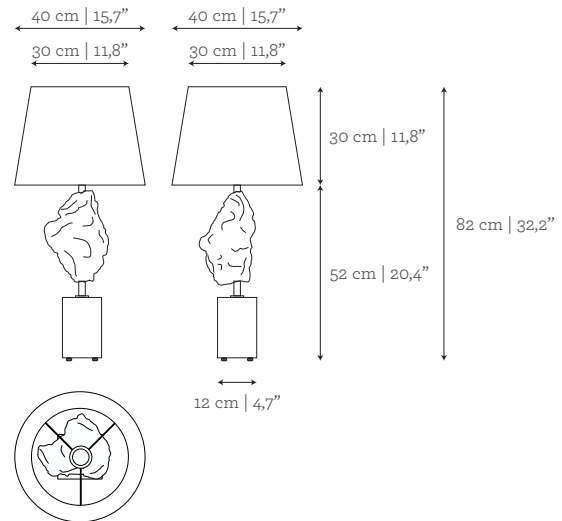

DIMENSIONS

W: 34 cm | 13,3"
 D: 40 cm | 15,7"
 H: 74 cm | 29"

VOLUME

0,10 m³ | 3,53 ft³

WEIGHT

12,3 kg | 27,1 lbs

Packed (in wooden case)

0,3 m³ | 10,59 ft³

Medium round lampshade:

LIGHT DIRECTION

Large round lampshade

Conic lampshade

Medium rectangular lampshade

Medium round lampshade