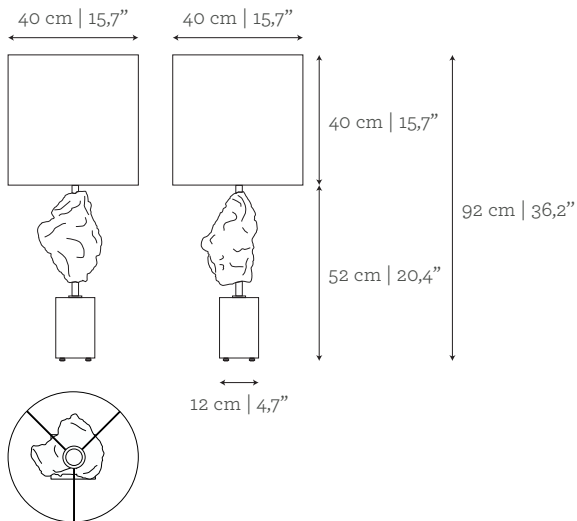

PRODUCT OPTIONS

Magma | Table Lamp

LAMPSHADE

Large round lampshade: