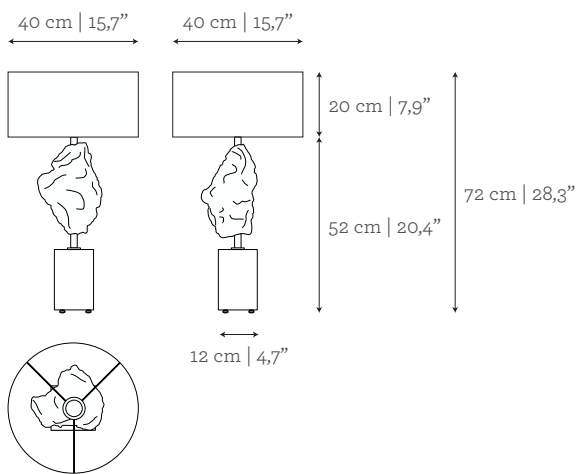

DIMENSIONS

W: 34 cm | 13,3"
 D: 40 cm | 15,7"
 H: 74 cm | 29"

VOLUME

0,10 m³ | 3,53 ft³

WEIGHT

12,3 kg | 27,1 lbs

Packed (in wooden case)

0,3 m³ | 10,59 ft³

Medium round lampshade:

LIGHT DIRECTION

Large round lampshade

Conic lampshade

Medium rectangular lampshade

Medium round lampshade