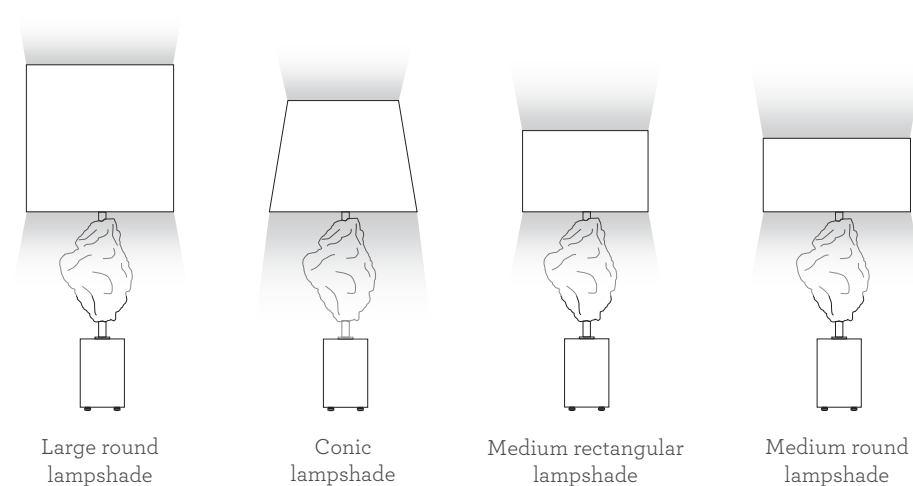

Magma | Table Lamp

Ascending through the mantle of the Earth, molten magma becomes colder, and forms rocks that are testaments to its living core. The Magma Table Lamp provides a poetical meditation on these elements, with its carefully layered composition. The geometrical foundation, in stone, serves as a base for a magma rock molded in brass casting. The light is framed by stylized fabric abat-jour.

Cast brass: Antique Brass, Antique Silver or Antique Copper.

Lampshade: Wild Silk in Ivory, Honey, Green Moss, Black Amber or Silver.

Base:

CARRARA
Honed

NEGRO
MARQUINA
Honed

ESTREMOZ
Honed

ESTREMOZ
ROSE
Honed

Medium round lampshade:

LIGHT DIRECTION

Large round lampshade

Conic lampshade

Medium rectangular lampshade

Medium round lampshade