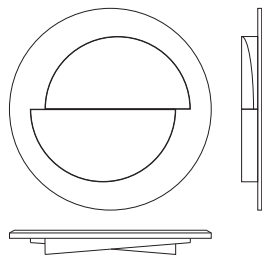

TECHNICAL DRAW