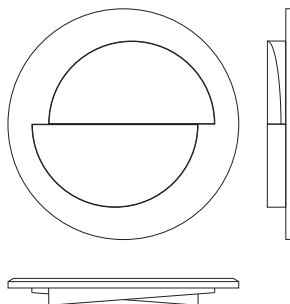

CUSTOM

Suitable for custom size. Range between:

W: 60 cm/23,6" - 180cm/ 70,9"

D: 6cm/2,4" - 22cm/ 8,7"

H: W: 60 cm/23,6" - 180cm/ 70,9"

WEIGHT

35 Kg / 77,1 lbs

106 Kg / 233,7 lbs
(packed in wooden case)

Metal details: Brass, Nickel or Copper plate in Polished, Brushed or Antique finishing.

Mirror: Clear, Bronze or Smokey finishing.

VOLUME

0,59 m3 / 20,8 ft3 (packed)

DIMENSIONS

Ø: 120 cm | 47,2"

D: 15 cm | 5,9"

CUSTOM

Suitable for custom size. Range between:

W: 60 cm/23,6" - 180cm/ 70,9"

D: 6cm/2,4" - 22cm/ 8,7"

H: W: 60 cm/23,6" - 180cm/ 70,9"

WEIGHT

42 Kg / 92,5lbs
127 Kg / 279,9 lbs
(packed in wooden case)

TECHNICAL DRAW

Metal details: Brass, Nickel or Copper plate in Polished, Brushed or Antique finishing.

Mirror: Clear, Bronze or Smokey finishing.

VOLUME

0,70 m³ / 24,7 ft³ (packed)

DIMENSIONS

Ø: 140 cm | 55,1"

D: 16 cm | 6,3"