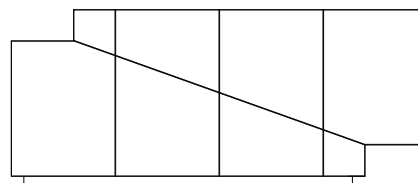

PRODUCT OPTIONS

Meridiano | Marble Sideboard

MATERIALS & FINISHES

Exterior: Carrara, Negro Marquina, Estremoz, Estremoz Rose or Guatemala Green marble in polished finishing.

Interior: Lacquered in all RAL colors with matt finishing.

Drawers & Shelves: Lacquered in all RAL colors with matt or gloss finishing.

Exterior:

Interior, Drawers & Shelves:

SIDEBOARD VERSION

Right