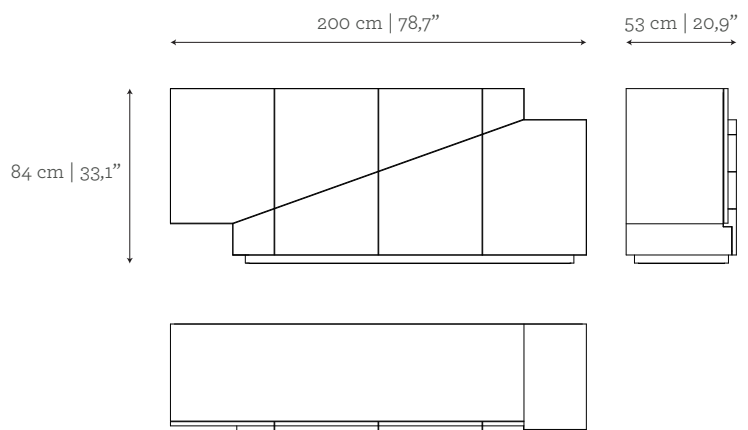

#### DIMENSIONS

W: 200 cm | 78,7"  
 D: 53 cm | 20,9"  
 H: 84 cm | 33,1"

#### CUSTOM/BESPOKE

This product is suitable for custom size.  
 Range between:  
 W: 100 cm | 39,4" - 250 cm | 98,4"  
 D: 40 cm | 15,7" - 60 cm | 23,6"  
 H: 40 cm | 15,7" - 100 cm | 39,4"

#### VOLUME

0,89 m<sup>3</sup> | 31,43 ft<sup>3</sup>

#### Packed (in wooden case)

1,49 m<sup>3</sup> | 52,62 ft<sup>3</sup>

500 kg | 1102,3 lbs