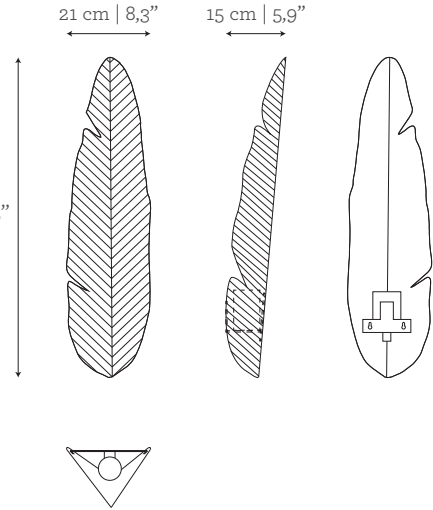

VOLUME

0,03 m³ | 1,06 ft³

WEIGHT

2 kg | 4,4 lbs

Packed (in reinforced carton case)

0,07 m³ | 2,47 ft³

4 kg | 8,8 lbs