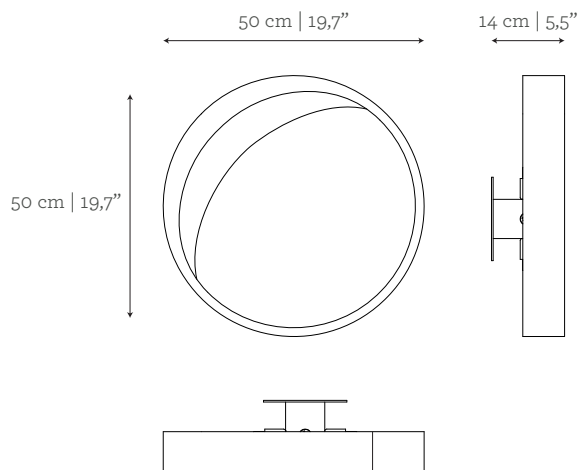

VOLUME

0,04 m³ | 1,41 ft³

Packed (in wooden case)

0,08 m³ | 2,83 ft³

WEIGHT

11 kg | 24,2 lbs

23 kg | 50,7 lbs