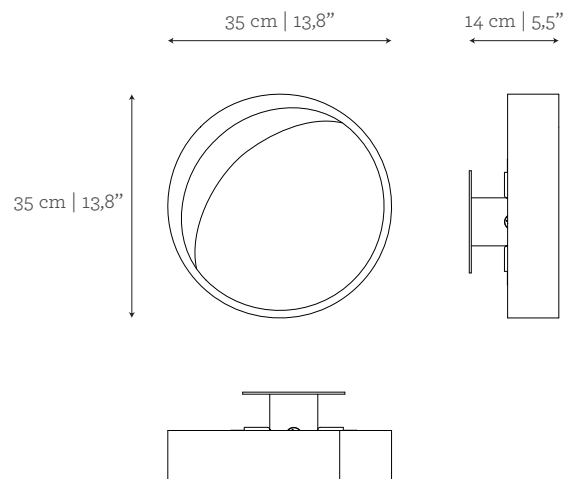

AS PICTURED

MATERIALS & FINISHES

Lampshade: Carrara marble in honed finishing.
Rim: Brushed Brass.

DIMENSIONS

Ø: 35 cm | 13,8"
 D: 14 cm | 5,5"

BULBS & VOLTAGE

3 x G9 LED, 3W 2700K 200lm | 230V
EU & UK - Bulbs and sockets included;
USA - Wiring, bulbs and sockets not included;
Non-EU requirements - Please send an email to info@gingerandjagger.com

LIGHT CONTROL OPTIONS

Dimmer compatible.
 DALI controller system available
 (upcharge over retail price), upon request.

CUSTOM/BESPOKE

This product is suitable for custom size.
 Range between:
 Ø: 35 cm | 13,8" - 70 cm | 27,6"
 D not customizable

AS PICTURED

MATERIALS & FINISHES

Lampshade: Carrara marble in honed finishing.
Rim: Brushed Brass.

DIMENSIONS

Ø: 50 cm | 19,7"
 D: 14 cm | 5,5"

BULBS & VOLTAGE

4 x G9 LED, 3W 2700K 200lm | 230V
EU & UK - Bulbs and sockets included;
USA - Wiring, bulbs and sockets not included;
Non-EU requirements - Please send an email to info@gingerandjagger.com

ENVIRONMENT

This product is made for living areas in interior spaces only. This product is not specified for bathrooms, spa's or humid environments. Not suitable for exteriors.

DIMENSIONS

Ø: 70 cm | 27,6"
 D: 14 cm | 5,5"