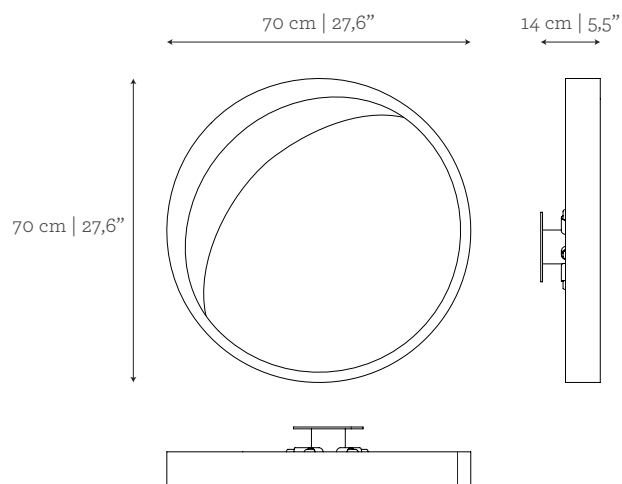

AS PICTURED

MATERIALS & FINISHES

Lampshade: Carrara marble in honed finishing.
Rim: Brushed Brass.

DIMENSIONS

Ø: 35 cm | 13,8"
 D: 14 cm | 5,5"

BULBS & VOLTAGE

3 x G9 LED, 3W 2700K 200lm | 230V
EU & UK - Bulbs and sockets included;
USA - Wiring, bulbs and sockets not included;
Non-EU requirements - Please send an email to info@gingerandjagger.com

AS PICTURED

MATERIALS & FINISHES

Lampshade: Carrara marble in honed finishing.
Rim: Brushed Brass.

DIMENSIONS

Ø: 50 cm | 19,7"
 D: 14 cm | 5,5"

BULBS & VOLTAGE

4 x G9 LED, 3W 2700K 200lm | 230V
EU & UK - Bulbs and sockets included;
USA - Wiring, bulbs and sockets not included;
Non-EU requirements - Please send an email to info@gingerandjagger.com

LIGHT CONTROL OPTIONS

Dimmer compatible.
 DALI controller system available
 (upcharge over retail price), upon request.

CUSTOM/BESPOKE

This product is suitable for custom size.
 Range between:
 Ø: 35 cm | 13,8" - 70 cm | 27,6"
 D not customizable

ENVIRONMENT

This product is made for living areas in interior spaces only. This product is not specified for bathrooms, spa's or humid environments. Not suitable for exteriors.

DIMENSIONS

Ø: 70 cm | 27,6"
 D: 14 cm | 5,5"