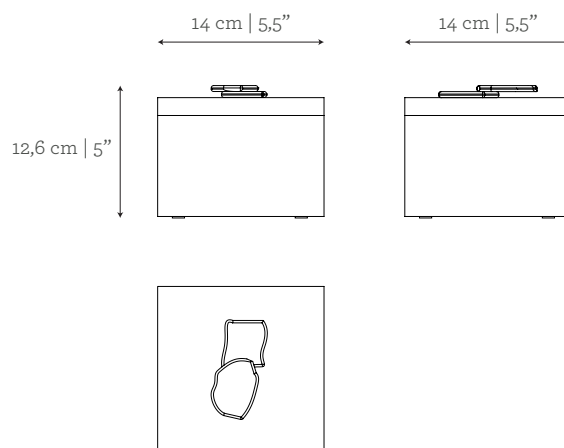

Element | Small Box

The Element Box was created to be filled with objects that hold one's affection. The marble casing and top provide a sense of gravity, while its smooth lines are contrasted by the handle in brass casting made from tree bark.

AS PICTURED

MATERIALS & FINISHES

Box: Negro Marquina marble in honed finishing.

Handle: Cast Brass in Brass finishing.

DIMENSIONS

W: 14 cm | 5,5"

D: 14 cm | 5,5"

H: 12,6 cm | 5"

VOLUME

0,01 m³ | 0,35 ft³

WEIGHT

2,4 kg | 5,3 lbs

Packed (in carton case)

0,01 m³ | 0,35 ft³

3,4 kg | 7,5 lbs

PRODUCT OPTIONS