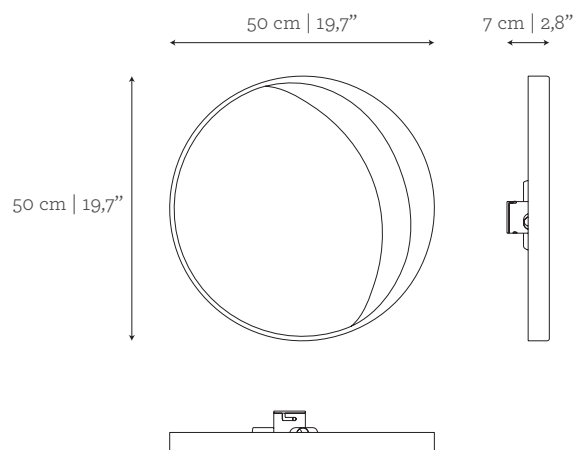

AS PICTURED

MATERIALS & FINISHES

Lampshade: Carrara marble in honed finishing.
Rim: Brushed Brass.

DIMENSIONS

Ø: 50 cm | 19,7"
 D: 7 cm | 2,8"

BULBS & VOLTAGE

3 x G9 LED, 3W 2700K 200lm | 230V
EU & UK - Bulbs and sockets included;
USA - Wiring, bulbs and sockets not included;
Non-EU requirements - Please send an email to info@gingerandjagger.com

LIGHT CONTROL OPTIONS

Dimmer compatible.
 DALI controller system available
 (upcharge over retail price), upon request.

CUSTOM/BESPOKE

This product is suitable for custom size.
 Range between:
 Ø: 35 cm | 13,8" - 50 cm | 19,7"
 D not customizable

AS PICTURED

MATERIALS & FINISHES

Lampshade: Carrara marble in honed finishing.
Rim: Brushed Brass.

DIMENSIONS

Ø: 35 cm | 13,8"
 D: 7 cm | 2,8"

BULBS & VOLTAGE

3 x G9 LED, 3W 2700K 200lm | 230V
EU & UK - Bulbs and sockets included;
USA - Wiring, bulbs and sockets not included;
Non-EU requirements - Please send an email to info@gingerandjagger.com