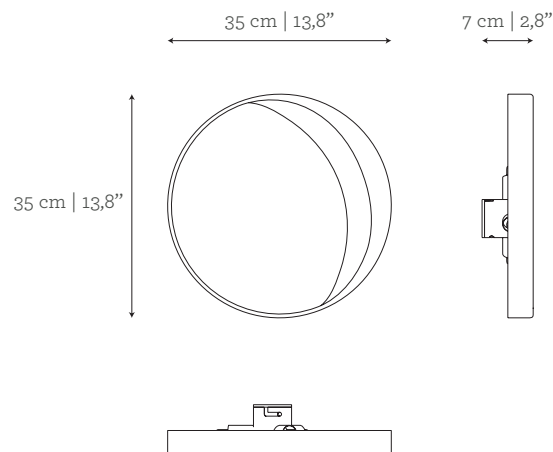

AS PICTURED

MATERIALS & FINISHES

Lampshade: Carrara marble in honed finishing.
Rim: Brushed Brass.

DIMENSIONS

Ø: 50 cm | 19,7"
 D: 7 cm | 2,8"

BULBS & VOLTAGE

3 x G9 LED, 3W 2700K 200lm | 230V
EU & UK - Bulbs and sockets included;
USA - Wiring, bulbs and sockets not included;
Non-EU requirements - Please send an email to info@gingerandjagger.com

LIGHT CONTROL OPTIONS

Dimmer compatible.
 DALI controller system available
 (upcharge over retail price), upon request.

CUSTOM/BESPOKE

This product is suitable for custom size.
 Range between:
 Ø: 35 cm | 13,8" - 50 cm | 19,7"
 D not customizable

AS PICTURED

MATERIALS & FINISHES

Lampshade: Carrara marble in honed finishing.
Rim: Brushed Brass.

DIMENSIONS

Ø: 35 cm | 13,8"
 D: 7 cm | 2,8"

BULBS & VOLTAGE

3 x G9 LED, 3W 2700K 200lm | 230V
EU & UK - Bulbs and sockets included;
USA - Wiring, bulbs and sockets not included;
Non-EU requirements - Please send an email to info@gingerandjagger.com