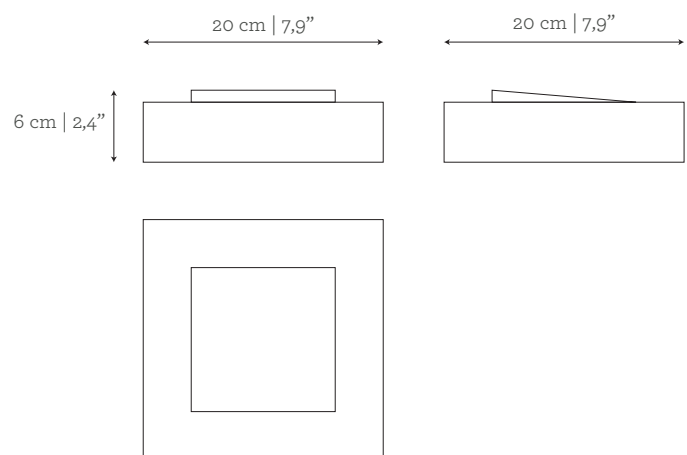

AS PICTURED

MATERIALS & FINISHES

Base: Carrara marble in honed finishing.

Metal: Rose Gold 24K plated Brass.

DIMENSIONS

W: 20 cm | 7,9"

D: 20 cm | 7,9"

H: 6 cm | 2,4"

VOLUME

0,002 m³ | 0,07 ft³

WEIGHT

3 kg | 6,6 lbs

Packed (in carton case)

0,008 m³ | 0,28 ft³

4 kg | 8,8 lbs

PRODUCT OPTIONS