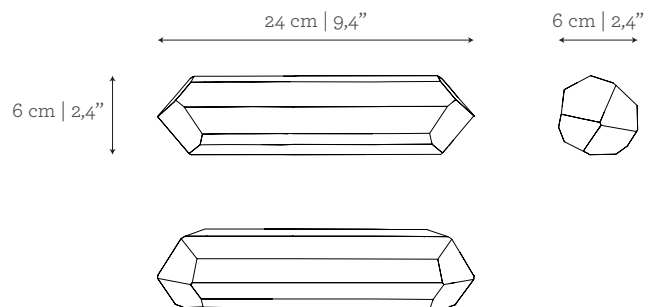

MATERIALS & FINISH OPTIONS

Melted Glass: Magnolia, Sky or Bronze.

VOLUME

0,001 m³ | 0,04 ft³

WEIGHT

1 kg | 2,2 lbs

Packed (in carton case)

0,005 m³ | 0,18 ft³

2 kg | 4,4 lbs