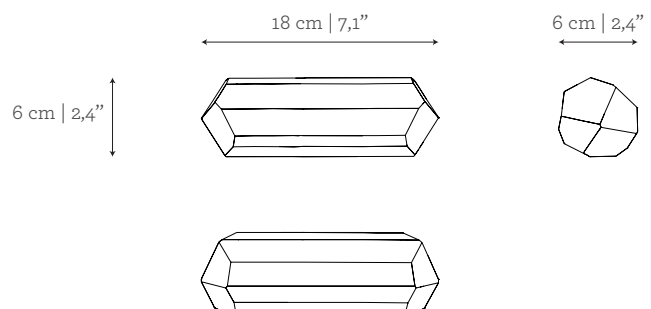

MATERIALS & FINISH OPTIONS

Melted Glass: Magnolia, Sky or Bronze.

VOLUME

0,001 m³ | 0,04 ft³

Packed (in carton case)

0,005 m³ | 0,18 ft³

WEIGHT

0,7 kg | 1,5 lbs

1,5 kg | 3,3 lbs