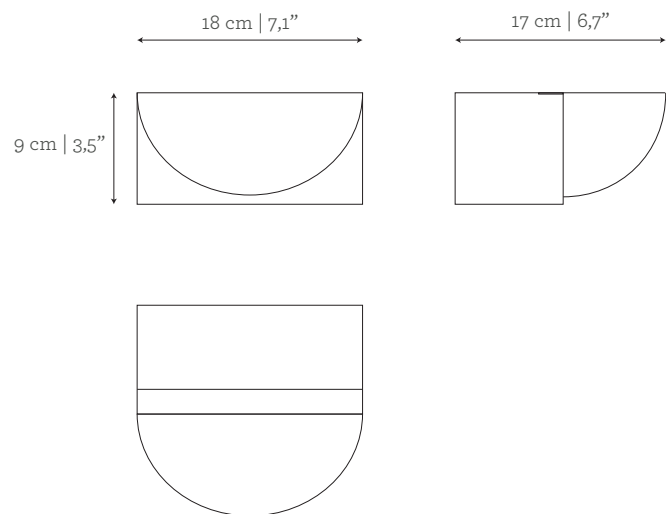

AS PICTURED

MATERIALS & FINISHES

Bowl: Carrara marble in honed finishing.

Metal: Yellow Gold 24K plated Brass.

DIMENSIONS

W: 18 cm | 7,1"

D: 17 cm | 6,7"

H: 9 cm | 3,5"

VOLUME

0,01 m³ | 0,35 ft³

WEIGHT

6 kg | 15,4 lbs

Packed (in carton case)

0,01 m³ | 0,35 ft³

12 kg | 26,5 lbs

PRODUCT OPTIONS