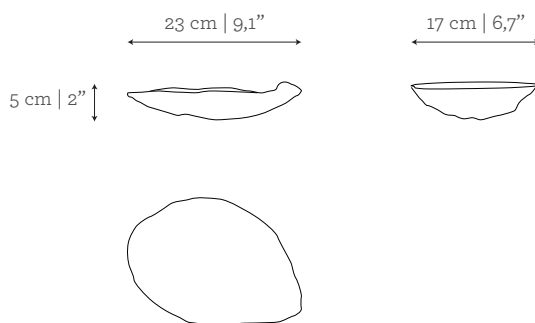

MATERIALS & FINISH OPTIONS

Bowl: Cast Brass with Brass finishing.

BRASS

Brass

VOLUME

0,01 m³ | 0,35 ft³

Packed (in carton case)

0,01 m³ | 0,35 ft³

WEIGHT

1 kg | 2,2 lbs

1,5 kg | 3,3 lbs