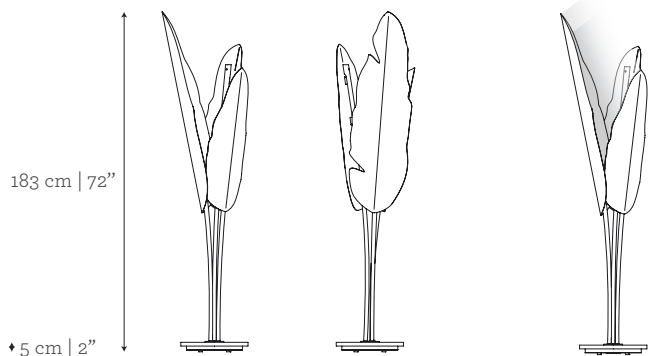

AS PICTURED

MATERIALS & FINISHES

Exterior of the Leaves: Chiseled Brass.
Interior of the Leaves: Polished Brass.
Tubes: Polished Brass.
Base: Carrara marble in polished finishing.

DIMENSIONS

W: 47 cm | 18,5"
D: 58 cm | 22,8"
H: 183 cm | 72"

ENVIRONMENT

This product is made for living areas in interior spaces only. This product is not specified for bathrooms, spa's or humid environments. Not suitable for exteriors.

47 cm | 18,5"

58 cm | 22,8"

LIGHT DIRECTION

VOLUME

0,50 m³ | 17,66 ft³

WEIGHT

28 kg | 61,7 lbs

Packed (in wooden case)

0,56 m³ | 19,78 ft³

70 kg | 154,3 lbs