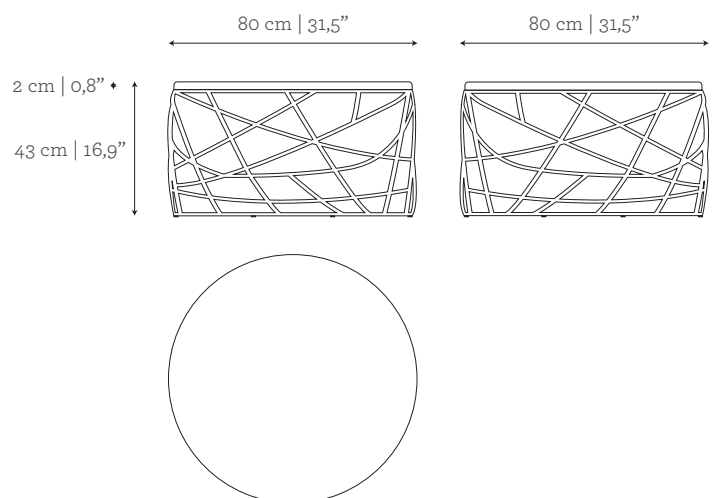

Packed (in wooden case)

0,51 m³ | 18,01 ft³

82 kg | 180,8 lbs