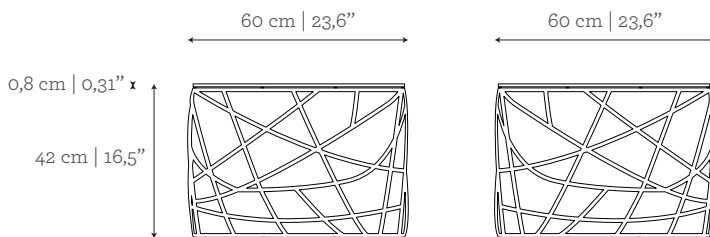

GINGER & JAGGER

PRODUCT OPTIONS

Rosebush | Side Table

Base:

GLASS VERSION

VOLUME

0,15 m³ | 5,30 ft³

Packed (in wooden case)

0,37 m³ | 13,07 ft³

WEIGHT

15 kg | 33,1 lbs

55 kg | 121,3 lbs