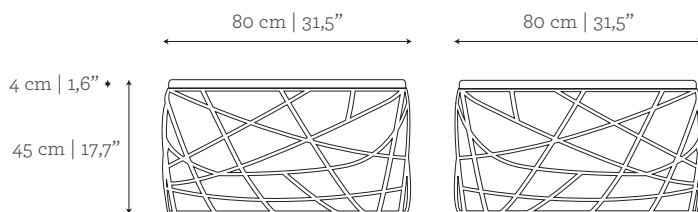

LACQUERED VERSION

VOLUME

0,28 m³ | 9,89 ft³

WEIGHT

29 kg | 63,9 lbs

Packed (in reinforced carton case)

0,39 m³ | 13,77 ft³

38 kg | 83,8 lbs