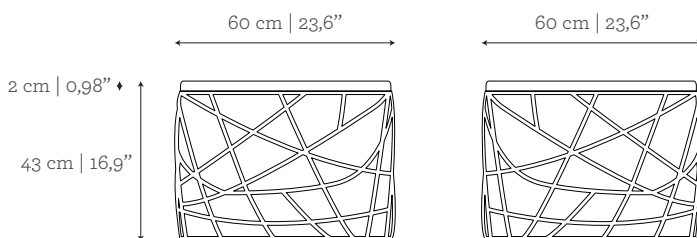

MARBLE VERSION

VOLUME

0,15 m³ | 5,30 ft³

Packed (in wooden case)

0,37 m³ | 13,07 ft³

WEIGHT

29 kg | 63,9 lbs

69 kg | 152,1 lbs