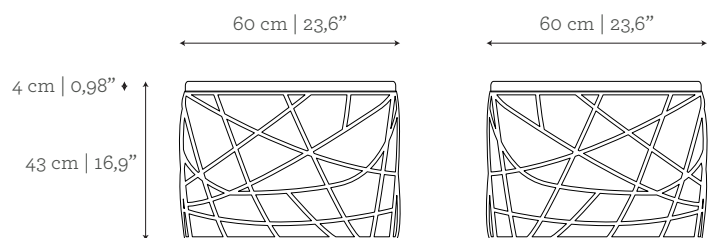

Packed (in reinforced carton case)

0,23 m³ | 8,12 ft³

25 kg | 55,1 lbs