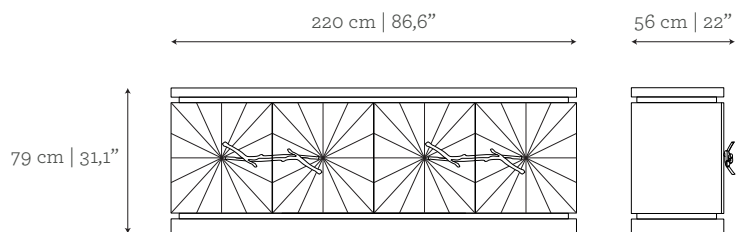

#### DIMENSIONS

W: 220 cm | 86,6"

D: 56 cm | 22"

H: 79 cm | 31,1"

#### CUSTOM/BESPOKE

This product is suitable for custom size.

Range between:

W: 110 cm | 43,3" - 220 cm | 86,6"

D: 45 cm | 17,7" - 65 cm | 25,6"

H: 65 cm | 25,6" - 85 cm | 33,5"