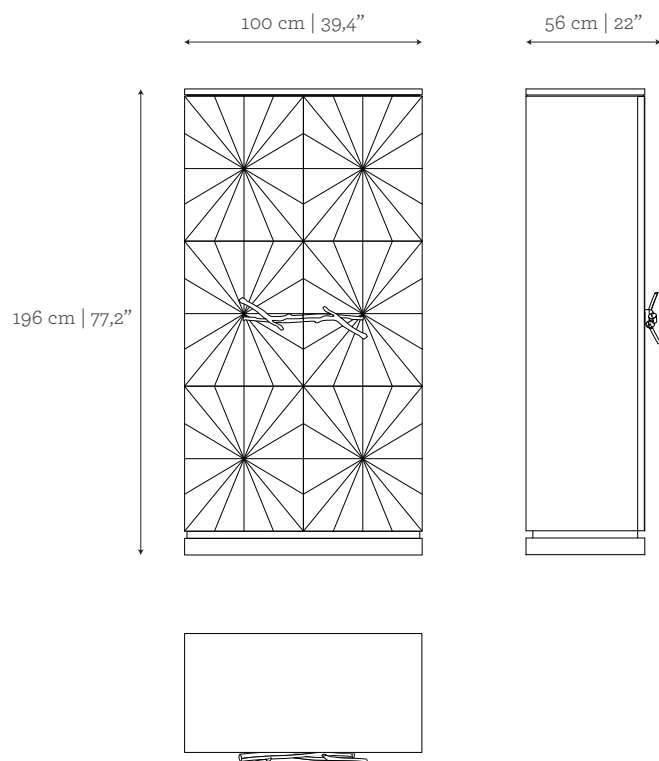

Packed (in wooden case)

1,94 m³ | 68,51 ft³

255 kg | 562,2 lbs