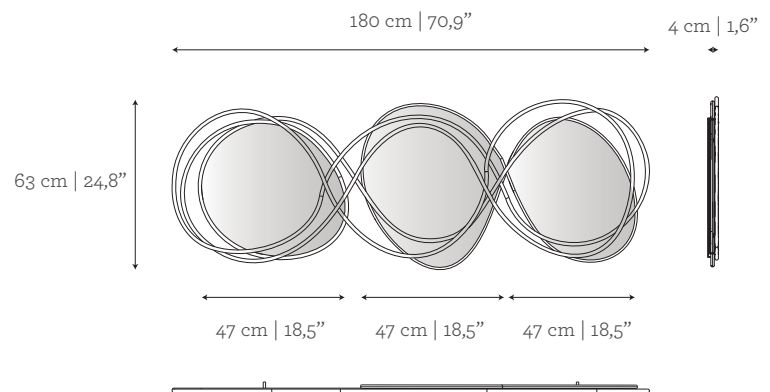

Vine | Triptyc Mirror

Framing the beholder in a crown of vine branches, the Vine mirror is the ultimate artisanal piece. The three arches that form the frame are handmade from vine branches, molded in brass casting, found in the Douro Valley, home of the unique Port Wine.

AS PICTURED

MATERIALS & FINISHES

Frame: Three arches in cast brass with Brass finishing.

Mirror: Clear finishing.

DIMENSIONS

W: 180 cm | 49,2"

D: 4 cm | 2,8"

H: 63 cm | 51,2"

CUSTOM/BESPOKE

This product is suitable for custom size.

Range between:

W: 120 cm | 47,2" - 300 cm | 118,1"

D not customizable.

H: 42,5 cm | 16,7" - 105 cm | 41,3"

ENVIRONMENT

This product is made for living areas in interior spaces only. This product is not specified for bathrooms, spa's or humid environments. Not suitable for exteriors.

VOLUME

0,05 m³ | 1,77 ft³

WEIGHT

18 kg | 39,7 lbs

Packed (in wooden case)

0,23 m³ | 8,12 ft³

69 kg | 152,1 lbs

PRODUCT OPTIONS