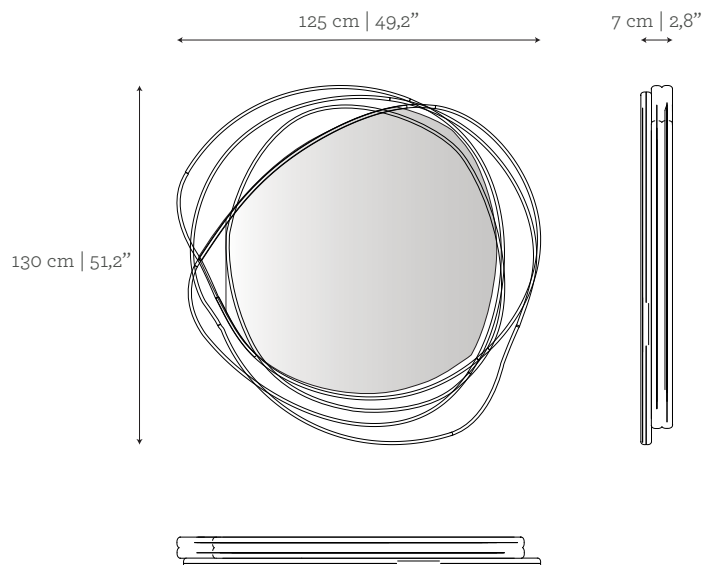

AS PICTURED

MATERIALS & FINISHES

Frame: Three arches in cast brass with Silver finishing, and one arch in cast brass with Antique Silver finishing.

Mirror: Clear finishing.

DIMENSIONS

W: 125 cm | 49,2"

D: 7 cm | 2,8"

H: 130 cm | 51,2"

CUSTOM/BESPOKE

This product is suitable for custom size.

Range between:

W: 70 cm | 27,6" - 250 cm | 98,4"

D not customizable.

H: 70 cm | 27,6" - 250 cm | 98,4"

ENVIRONMENT

Packed (in wooden case)

0,31 m³ | 10,95 ft³

72 kg | 158,7 lbs

MATERIALS & FINISHES

Frame: Cast brass with Brass, Antique Brass, Silver, Antique Silver, Copper or Antique Copper finishing.

Mirror: Clear, Bronze or Smokey finishing.

AS PICTURED

MATERIALS & FINISHES

Frame: Three arches in cast brass with Silver finishing, and one arch in cast brass with Antique Silver finishing.

Mirror: Clear finishing.

DIMENSIONS

W: 80 cm | 31,5"

D: 7 cm | 2,8"