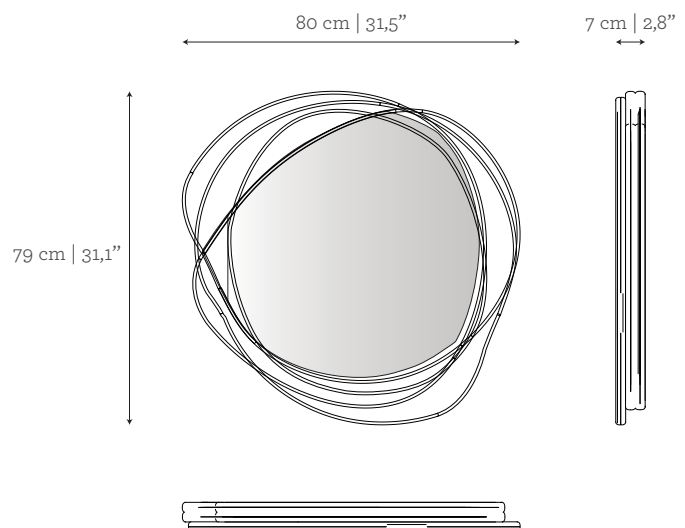

Packed (in wooden case)

0,19 m³ | 6,71 ft³

46 kg | 101,4 lbs