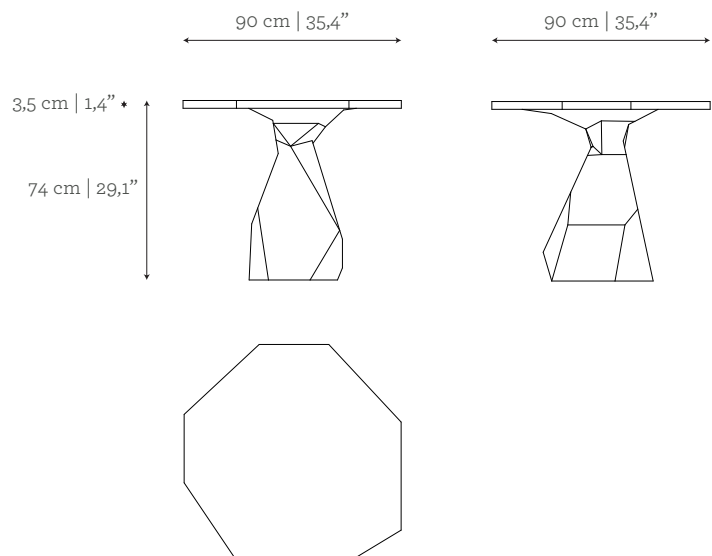

Packed (in wooden case)

1,19 m³ | 42,02 ft³

325 kg | 716,5 lbs