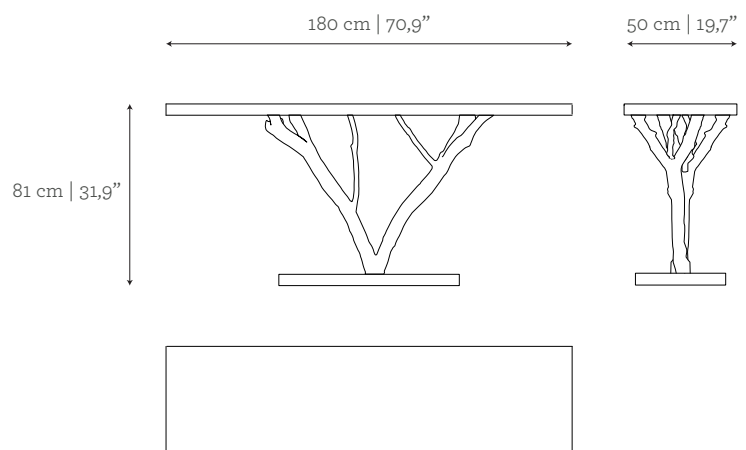

Packed (in wooden case)

1,58 m³ | 55,80 ft³

298 kg | 657 lbs