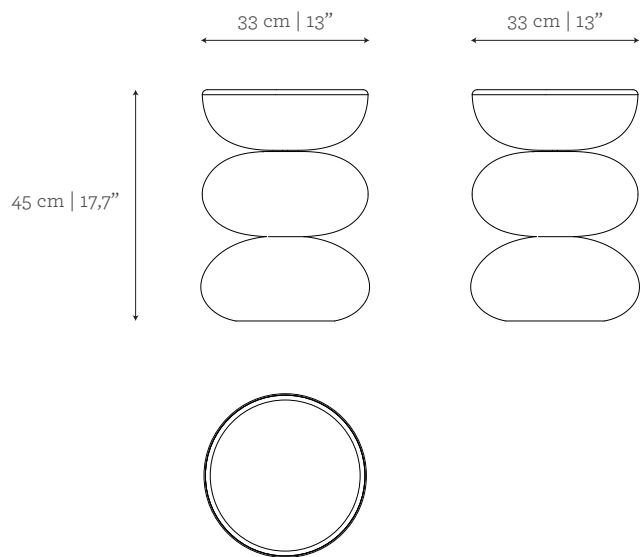

AS PICTURED

MATERIALS & FINISHES

Top wood: Solid Brazilian Cedar wood.

Metal: Polished Hammered Brass.

Bottom wood: Solid Cedar wood.

DIMENSIONS

Ø: 33 cm | 13"

H: 45 cm | 17,7"

CUSTOM/BESPOKE

This product is suitable for custom size.

Range between:

Ø: not customizable

H: 40 cm | 15,7" - 61 cm | 24"

ENVIRONMENT

This product is made for living areas in interior spaces only. This product is not specified for bathrooms, spa's or humid environments. Not suitable for exteriors.

VOLUME

0,05 m³ | 1,77 ft³

WEIGHT

11 kg | 24,2 lbs

Packed (in reinforced carton case)

0,09 m³ | 3,18 ft³

13 kg | 28,7 lbs

PRODUCT OPTIONS

This product is suitable for custom size.

Range between:

Ø: not customizable

H: 40 cm | 15,7" - 61 cm | 24"

ENVIRONMENT

This product is made for living areas in interior spaces only. This product is not specified for bathrooms, spa's or humid environments. Not suitable for exteriors.