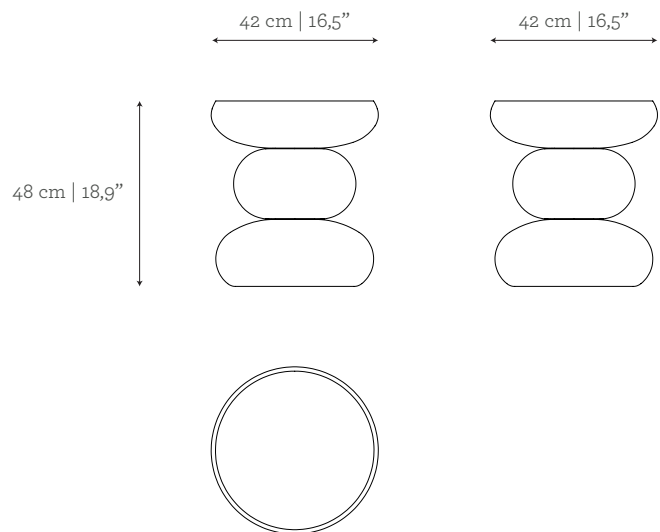

AS PICTURED

MATERIALS & FINISHES

Top wood: Solid Brazilian Cedar wood.

Metal: Polished Hammered Brass.

Bottom wood: Solid Cedar wood.

DIMENSIONS

Ø: 33 cm | 13"

H: 45 cm | 17,7"

AS PICTURED

MATERIALS & FINISHES

Top & bottom: Lacquer in NCS S 4010 - G10Y with matt finishing.

Metal: Polished Hammered Brass.

DIMENSIONS

Ø: 42 cm | 16,5"

H: 48 cm | 18,9"

CUSTOM/BESPOKE

This product is suitable for custom size.

Range between:

Ø: not customizable

H: 40 cm | 15,7" - 61 cm | 24"

ENVIRONMENT

This product is made for living areas in interior spaces only. This product is not specified for bathrooms, spa's or humid environments. Not suitable for exteriors.

VOLUME

0,08 m³ | 2,83 ft³

WEIGHT

27 kg | 59,5 lbs

Packed (in wooden case)

0,15 m³ | 5,30 ft³

45 kg | 99,2 lbs

MATERIALS & FINISHES