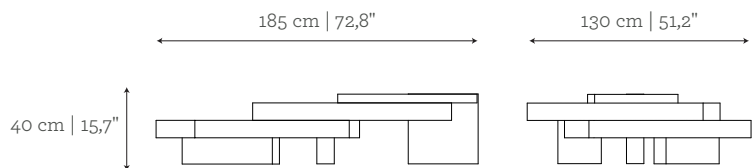

DIMENSIONS

W: 185 cm | 72,8"

D: 130 cm | 51,2"

H: 40 cm | 15,7"

CUSTOM/BESPOKE

Suitable for custom size. Range between:

W 145 cm | 57" - 205 cm | 80,8"

D 101 cm | 39,8" - 145 cm | 57"

H 40 cm | 15,8" - 60 cm | 21,7"

ENVIRONMENT

This product is made for living areas in interior spaces only. This product is not specified for bathrooms, spa's or humid environments. Not suitable for exteriors.

VOLUME

0,96 m³ | 33,90 ft³

WEIGHT

76 kg | 167,6 lbs

Packed (in wooden case)

1,63 m³ | 57,56 ft³

185 kg | 407,9 lbs

MATERIALS & FINISHES