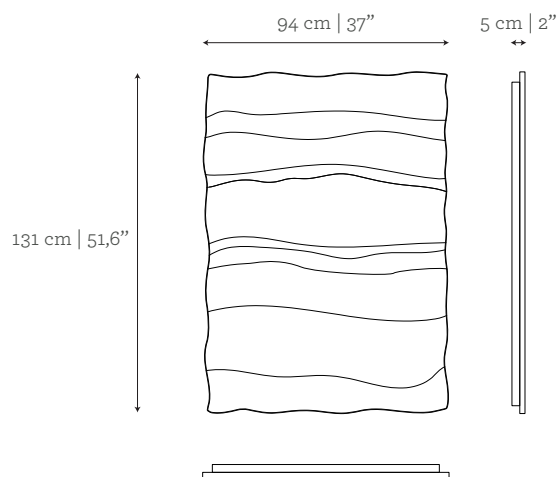

Mantle | Mirror

When gazing a canyon or a valley, the Earth's textures and layers reveal themselves. The Mantle Mirror devises a symbolic interpretation of these primal elements, introducing detailed mirrored marquetry in a distinctive and unique piece.

W: 94 cm | 37"

D: 5 cm | 2"

H: 131 cm | 51,6"

CUSTOM/BESPOKE

This product is suitable for custom size.

Range between:

W: 30 cm | 11,8" - 200 cm | 78,7"

D: 5 cm | 2" - 10 cm | 118,2"

AS PICTURED

MATERIALS & FINISHES

Frame: Polished Brass.

Mirror:

- A:** Bronze.
- B:** Smokey.
- C:** Clear.

DIMENSIONS

W: 135 cm | 53,1"

D: 5 cm | 2"

H: 200 cm | 78,7"

CUSTOM/BESPOKE

This product is suitable for custom size.

Range between:

W: 30 cm | 11,8" - 200 cm | 78,7"

D: 5 cm | 2" - 10 cm | 118,2"

H: 30 cm | 11,8" - 200 cm | 78,7"

ENVIRONMENT