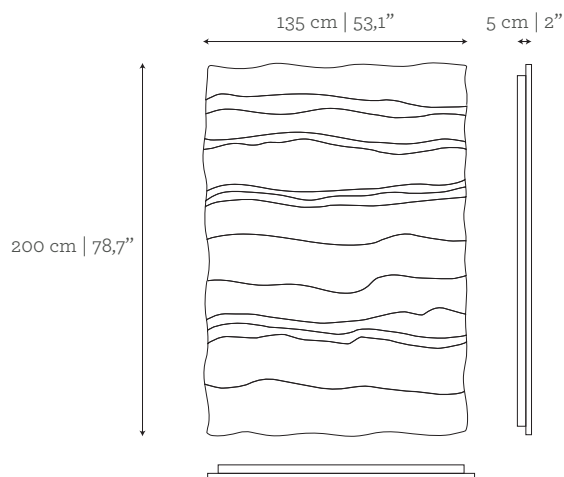

Mantle | Mirror

When gazing a canyon or a valley, the Earth's textures and layers reveal themselves. The Mantle Mirror devises a symbolic interpretation of these primal elements, introducing detailed mirrored marquetry in a distinctive and unique piece.

W: 94 cm | 37"

D: 5 cm | 2"

H: 131 cm | 51,6"

CUSTOM/BESPOKE

This product is suitable for custom size.

Range between:

W: 30 cm | 11,8" - 200 cm | 78,7"

D: 5 cm | 2" - 10 cm | 118,2"

AS PICTURED

MATERIALS & FINISHES

Frame: Polished Brass.

Mirror:

- A:** Bronze.
- B:** Smokey.
- C:** Clear.

DIMENSIONS

W: 135 cm | 53,1"

D: 5 cm | 2"

H: 200 cm | 78,7"

CUSTOM/BESPOKE

This product is suitable for custom size.

Range between:

W: 30 cm | 11,8" - 200 cm | 78,7"

D: 5 cm | 2" - 10 cm | 118,2"

H: 30 cm | 11,8" - 200 cm | 78,7"

ENVIRONMENT