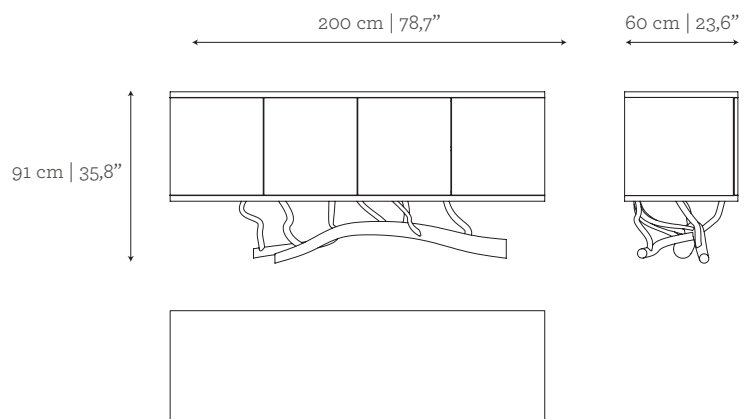

AS PICTURED

MATERIALS & FINISHES

Doors: Miosotis wood veneer with gloss finishing.

Body: Lacquered in NCS S 3010 - B70G with gloss finishing.

Base: Cast Brass with Brass finishing.

DIMENSIONS

W: 200 cm | 78,7"

D: 60 cm | 23,6"

H: 91 cm | 35,8"

CUSTOM/BESPOKE

This product is suitable for custom size.

Range between:

W: 165 cm | 65" - 220 cm | 86,6"

D: 52 cm | 20,5" - 68 cm | 26,8"

H: 30 cm | 11,8" - 91 cm | 35,8"

VOLUME

1,09 m³ | 38,49 ft³

WEIGHT

198 kg | 436,5 lbs

Packed (in wooden case)

1,84 m³ | 64,98 ft³

325 kg | 716,5 lbs

GINGER & JAGGER