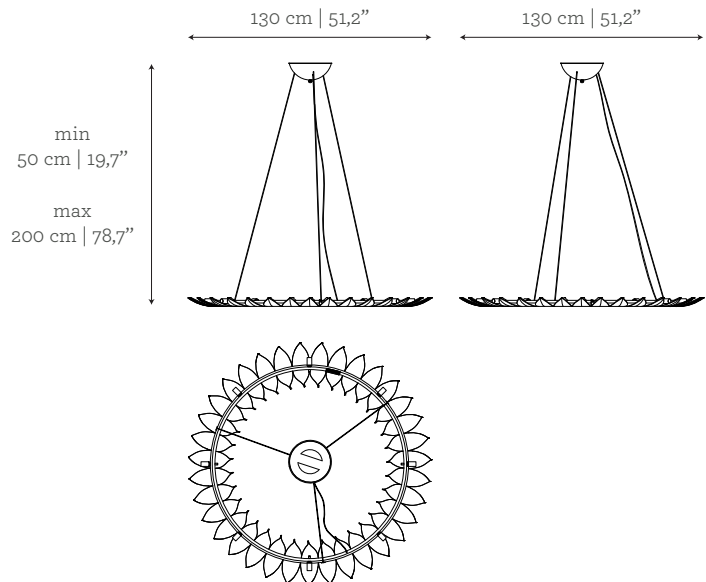

LIGHT CONTROL OPTIONS

Dimmer compatible.
 DALI controller system available
 (upcharge over retail price), upon request.

CUSTOM/BESPOKE

This product is suitable for custom size. Range between:
 Ø: 60 cm | 23,6" - 160 cm | 63"
 H: Customizable

ENVIRONMENT

This product is made for living areas in interior spaces only. This product is not specified for bathrooms, spa's or humid environments. Not suitable for exteriors.

DIMENSIONS

Ø: 130 cm | 51,2"
 H: Customizable