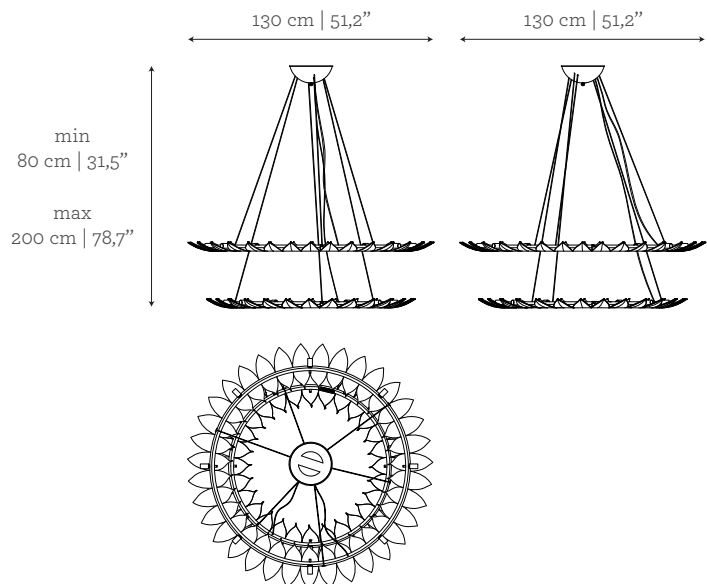

LIGHT CONTROL OPTIONS

Dimmer compatible.
 DALI controller system available
 (upcharge over retail price), upon request.

CUSTOM/BESPOKE

This product is suitable for custom size. Range between:
 Ø: 60 cm | 23,6" - 160 cm | 63"
 H: Customizable

ENVIRONMENT

This product is made for living areas in interior spaces only. This product is not specified for bathrooms, spa's or humid environments. Not suitable for exteriors.

DIMENSIONS

Ø: 130 cm | 51,2"
 H: Customizable