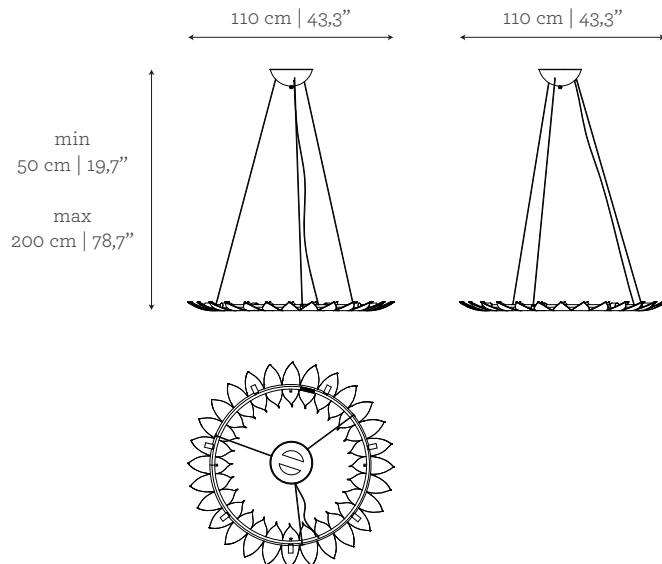

LIGHT CONTROL OPTIONS

Dimmer compatible.
 DALI controller system available
 (upcharge over retail price), upon request.

CUSTOM/BESPOKE

This product is suitable for custom size. Range between:
 Ø: 60 cm | 23,6" - 160 cm | 63"
 H: Customizable

ENVIRONMENT

This product is made for living areas in interior spaces only. This product is not specified for bathrooms, spa's or humid environments. Not suitable for exteriors.

DIMENSIONS

Ø: 110 cm | 43,3"
 H: Customizable