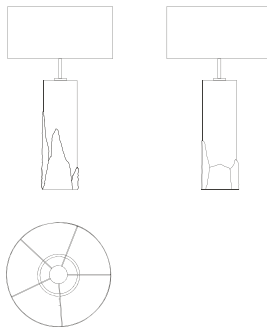

Amber | Table Lamp

SPEC SHEET

AS PICTURED

Body in Estremoz marble in honed finishing; cast brass in Brass with Brass finishing; lampshade Ø 40 x 20 cm in Ivory Wild Silk.

MATERIALS & FINISHES

Marble: Carrara, Negro Marquina, Estremoz and Estremoz Rose in honed finishing.

EU & UK – Bulbs, sockets and plugs included.

USA - Wiring, bulbs, sockets and plugs not included;

Non-EU requirements - Please send an email to info@gingerandjagger.com

VOLUME

0,11 m³ / 17,6 ft³ (packed)

DIMENSIONS

Ø: 40 cm | 15,7"

H: 70 cm | 27,6"

CUSTOM

Not suitable for custom size.

Lampshade suitable for custom size.

Range between:

Ø: 20cm | 7,9" - 150 cm | 59,1"

WEIGHT

24 Kg / 52,9 lbs

19 Kg / 3,8 lbs

(packed in reinforced carton case)

TECHNICAL DRAW

LIGHT DIRECTION