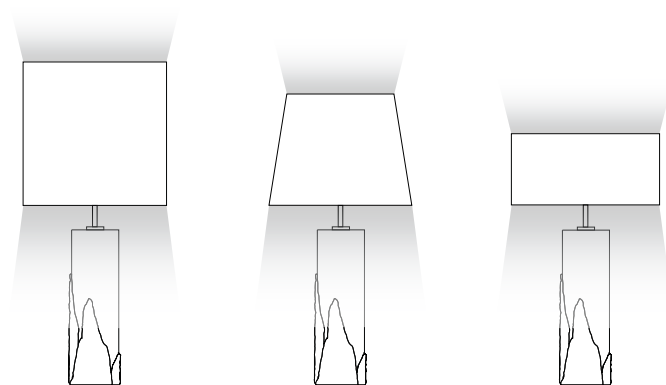

ENVIRONMENT

This product is made for living areas in interior spaces only. This product is not specified for bathrooms, spa's or humid environments. Not suitable for exteriors.

DIMENSIONS

Ø: 40 cm | 15,7"

Large round lampshade:

Conic lampshade:

LIGHT DIRECTION

Large round
lampshade

Conic
lampshade

Medium round
lampshade