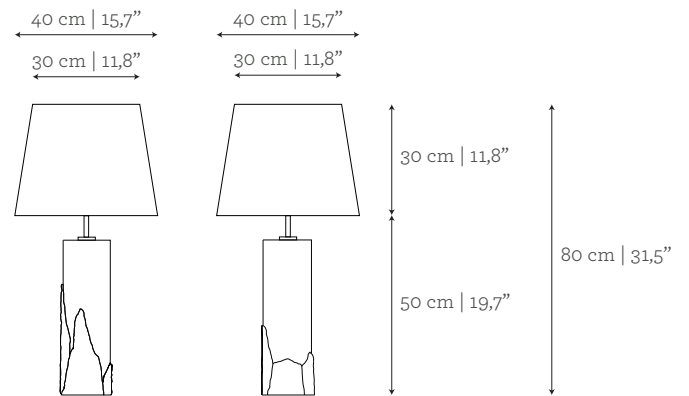

Conic lampshade: