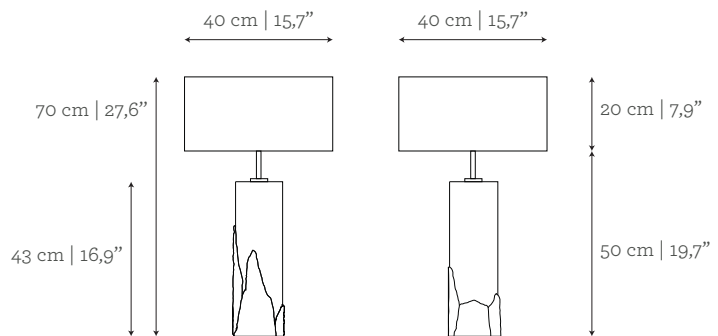

Dimmer switch available, upon request.

DALI controller system available (upcharge over retail price), upon request.

CUSTOM/BESPOKE

This product is suitable for custom size.

Base range between:

H: 30 cm | 11,8" - 43 cm | 16,9"

ENVIRONMENT

This product is made for living areas in interior spaces only. This product is not specified for bathrooms, spa's or humid environments. Not suitable for exteriors.

DIMENSIONS

Ø: 40 cm | 15,7"

H: 70 cm | 27,6"

VOLUME

0,11 m³ | 3,88 ft³

Packed (in wooden case)

0,30 m³ | 10,59 ft³

WEIGHT

19 kg | 41,9 lbs

59 kg | 130,1 lbs