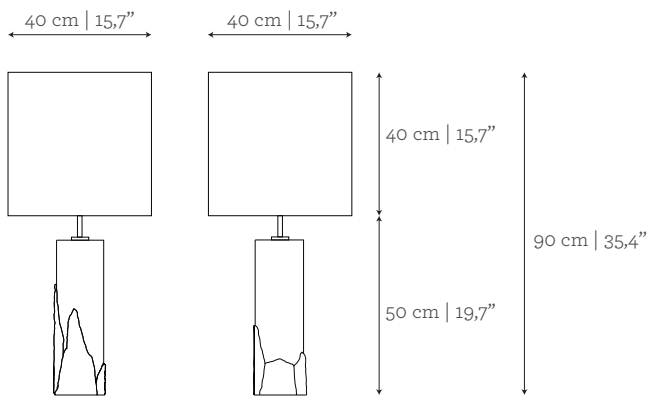

PRODUCT OPTIONS

Amber | Table Lamp

LAMPSHADE

Large round lampshade: